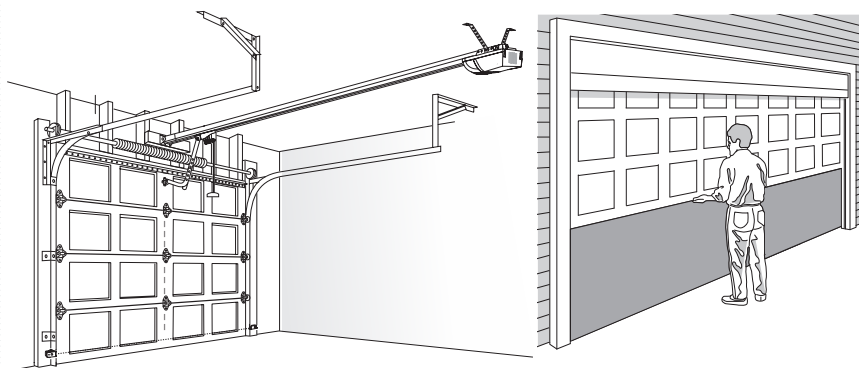

Commander Essential

ALL THE ESSENTIAL PERFORMANCE AND DESIGN FEATURES YOU NEED

MS65MYQ

RESIDENTIAL SECTIONAL GARAGE DOOR OPENER MYQ COMPATIBLE

GARAGE DOOR OPENER IS COMPATIBLE WITH myQ²

Additional purchase of The Protector System™ and myQ Gateway is required

APP AVAILABLE ON:

- Monitor and control your garage door away from home through the Merlin myQ app.
- Peace of mind knowing if your garage door is open or closed anywhere and any time.
- Receive real time alerts and notifications so you know when the garage door is opened or closed by loved ones.
- Pre-set times to automatically close your garage door at any time.
- See history records of your garage door open and close periods.
- Protect your loved ones and belongings with The Protector System™ (Safety IR Beams).
- Compatible Merlin myQ app available for smart devices including Apple Watch.

TYPICAL INSTALLATION - SECTIONAL DOORS

- Maximum lifting under spring tensions 20 kg
- Suitable for steel and timber spring balanced doors
- Door height: 2.4m Door width: 5.5m Total door area: 13.5m²
- Single dwelling, max door weight up to 90 kg

SECURITY

SECURITY+ 2.0®

- Encrypted rolling code across multiple frequencies.
- Security+ 2.0® technology virtually eliminates interference.

SMART

RADIO

- Provides 2-way communication from rolling door opener and accessories.
- Receiver with 64 memory registers.

ELECTRICAL

LIGHTING: LED LIGHTING

- LED light turns on with activation.
- Turns off 2.5 minutes after operation.

STANDARD SPECIFICATIONS

- Input voltage: 240V AC
- Rated door areas up to: 13.5m²
- Max door height: 2.4m
- Max door weight: 90 kg
- Max peak pulling force: 600N
- Max lift under spring tension: 20 kg
- Radio frequency: 433.30, 433.92, 434.54 MHz with Security+ 2.0 technology
- Minimum headroom required: 30mm
- C-rail with belt drive
- 24C DV motor with thermal overload protection
- Lighting: LED Lighting
- Garage Door Opener Capacity of up to 64 memory registers
- Compatible with myQ technology²

Merlin®

AUSTRALIA

Chamberlain Australia Pty Ltd
PO Box 1446
Lane Cove NSW 1595
Australia

gomerlin.com.au
1800 638 234

NEW ZEALAND

Chamberlain New Zealand Ltd
PO Box 100-221
North Shore
Auckland 0745
New Zealand

gomerlin.co.nz
0800 653 667

Designed & Engineered in Australia
© Chamberlain Group 2019. All Rights Reserved.™ Trademark of The Chamberlain Group, Inc.® Registered Trademark of The Chamberlain Group.

¹Based upon a 2.2m high door. ²This feature requires monitored Safety IR Beams to be fitted. Linking your myQ account to partner may require an additional accessory purchase or subscription fee. Apple, the Apple logo, iPhone, and iPad are trademarks of Apple Inc., registered in the U.S. and other countries and regions. App Store is a service mark of Apple Inc. Google Play and the Google Play logo are trademarks of Google LLC.