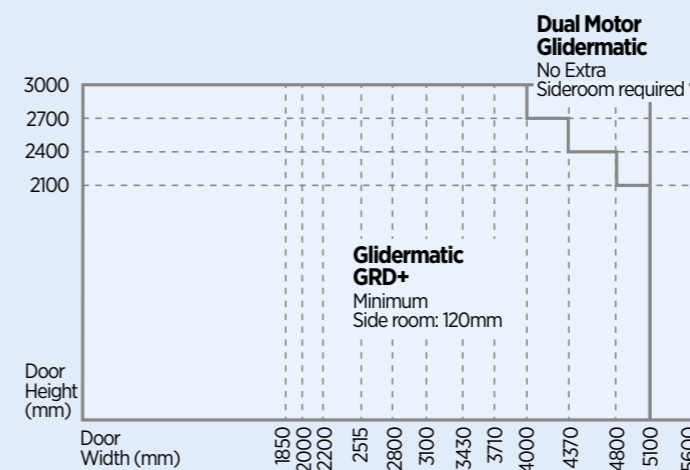

#### Option 1: for residential garage doors up to 12m<sup>2</sup>

- Energy-efficient unit with LED lighting
- Soft start/soft stop
- Electronic limits
- Safety auto reverse

### Garage Door Size Guide for Motor Options