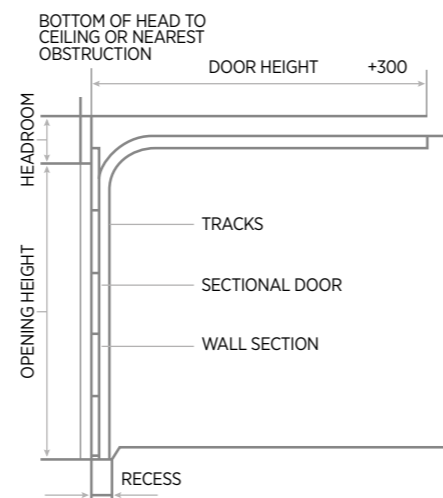

Optional Low Headroom Fittings

Front Mount	Rear Mount
Manual: 180mm	Manual: 180mm
Automatic: 240mm	Automatic: 180mm
Side Room: 120mm	Side Room: 150mm