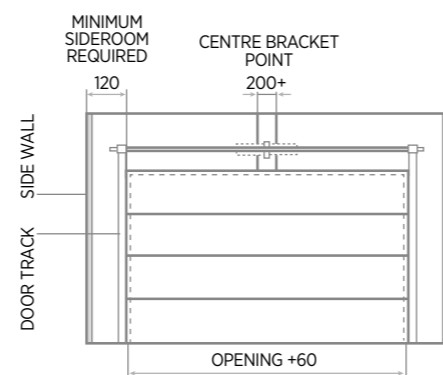

Option 1: for most residential sized garage doors

Option 2: for larger sized garage doors

Standard Sectional Door Specifications

Installation Requirements

Side Room (standard): 120mm  
 Headroom (standard):  
 Manual: 340mm  
 Automatic: 390mm

Optional Low Headroom Fittings

<b>Front Mount</b>	<b>Rear Mount</b>
Manual: 180mm	Manual: 180mm
Automatic: 240mm	Automatic: 180mm
Side Room: 120mm	Side Room: 150mm

Choosing the right door colour is easy...