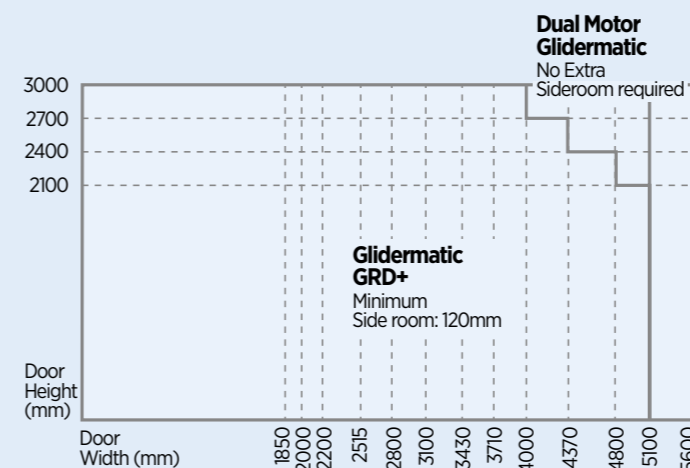

Garage Door Size Guide for Motor Options