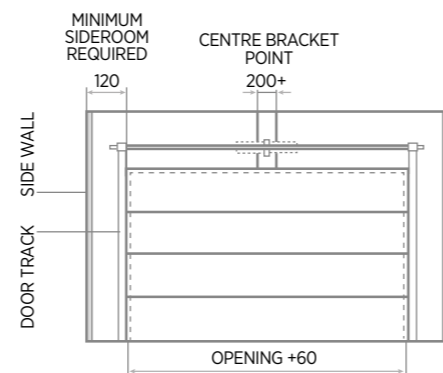

Option 1: for most residential sized garage doors

Option 2: for larger sized garage doors

Standard Sectional Door Specifications

Installation Requirements

Side Room (standard): 120mm
 Headroom (standard):
 Manual: 340mm
 Automatic: 390mm

Optional Low Headroom Fittings

Front Mount	Rear Mount
Manual: 180mm	Manual: 180mm
Automatic: 240mm	Automatic: 180mm
Side Room: 120mm	Side Room: 150mm

Choosing the right door colour is easy...

Colour options available