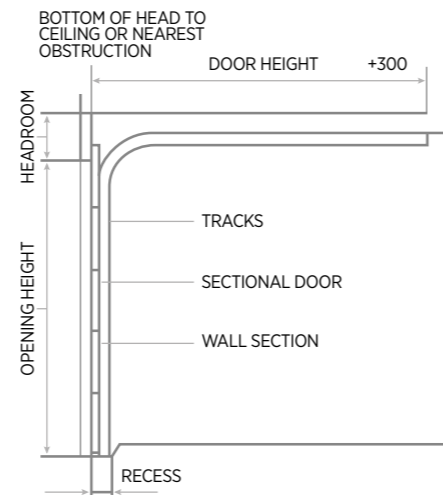

Optional Low Headroom Fittings

Front Mount	Rear Mount
Manual: 180mm	Manual: 180mm
Automatic: 240mm	Automatic: 180mm
Side Room: 120mm	Side Room: 150mm