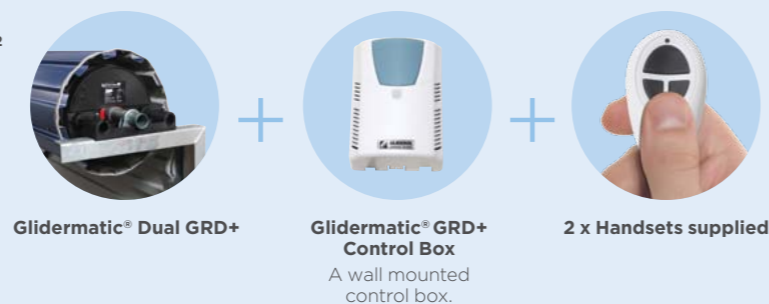

Gliderol Roller Door

Continuous Sheet Curtain Roller Door

The Gliderol designed Roller Garage Door can be made to suit most garage openings, adding style and character to any home.

Designed and manufactured in Australia, the Gliderol Roller Door is specifically made for Australian conditions from durable Colorbond® steel. The revolutionary Polyglide™ allows effortless operation with minimal noise and friction, while the specifically designed reinforced bottom rail protects your home against intruders.

Strength and safety guaranteed, every Gliderol door is made to suit your specific garage door requirements. Gliderol offers a free measure and quote and ongoing after sales support in all major states and territories.

Key Features and Benefits

- Available in a wide range of colours
- Strength and quality in design
- Hard-wearing and high performance
- Minimal noise and friction
- Durable weather seal
- Reinforced bottom rail for added security

Motor and remote control options for Roller Garage Doors

Option 1: for residential garage doors up to 12m²

- Energy-efficient unit with LED lighting
- Soft start/soft stop
- Electronic limits
- Safety auto reverse

Option 2: for residential garage doors over 12m²

- Heavy duty dual-motor operator
- Energy-efficient unit with LED lighting
- Soft start/soft stop
- Electronic limits
- Safety auto reverse

Garage Door Size Guide for Motor Options

Standard Roller Garage Door Specifications