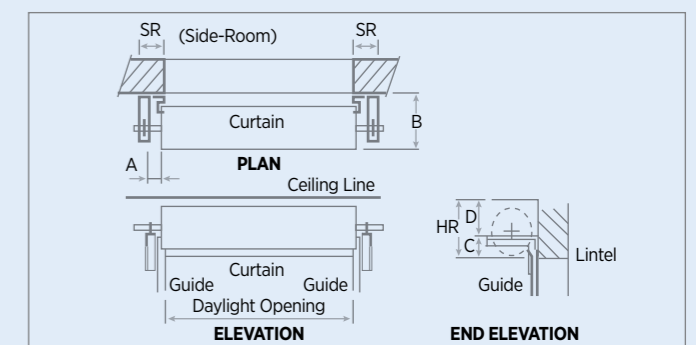

Standard Roller Garage Door Specifications

Dimension Panel (Minimum sizes) mm							
Series A (Hand Operated)	SR		HR	A	B	C	D
	Resid A	Resid AA					
2100 High	90	125	430	25-100	500	150	280
2400 High	90	125	450	25-100	540	160	290
2700 High	90	125	450	25-100	540	160	290
3000 High	90	125	470	25-100	560	170	300
Standard Curtain Widths							
Residential Series A	950, 1250, 1550, 1850, 2450, 2490, 2515, 2650, 2750, 2800, 3050, 3100, 3430, 3710						
Residential Series AA	3760, 4370, 5000, 5100, 5600						
Curtain Width							
Residential Series A	Daylight Opening Plus 50mm						
Residential Series AA	Daylight Opening Plus 100mm