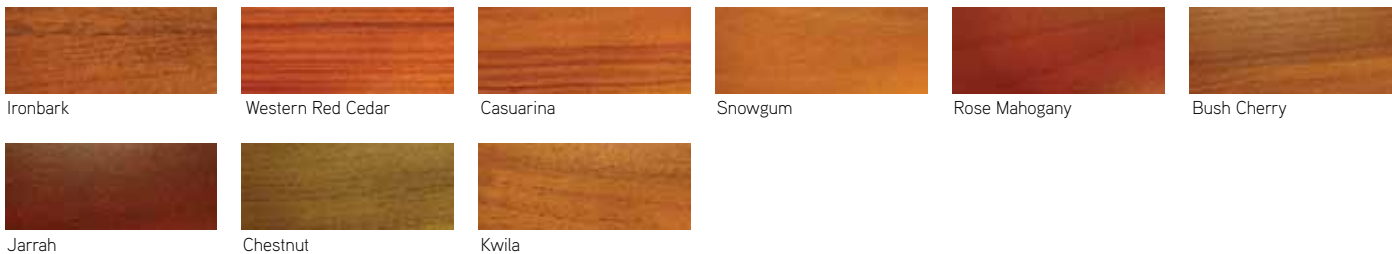

# Steel-Line's COLOUR CHART

## DecoWood® Range

DecoWood® Range	Roller	Heritage	Ranch	Slimline	Glacier
 Ironbark	✗	✓	✓	✓	✓
 Western Red Cedar	✗	✓	✓	✓	✓
 Casuarina	✗	✓	✓	✓	✓
 Snowgum	✗	✓	✓	✓	✓
 Rose Mahogany	✗	✓	✓	✓	✓
 Bush Cherry	✗	✓	✓	✓	✓
 Jarrah	✗	✓	✓	✓	✓
 Chestnut	✗	✓	✓	✓	✓
 Kwila	✗	✓	✓	✓	✓

### Notes

✓ : Product is available in DecoWood finish at DecoWood pricing. ✗ : Colour not available.

## Colorbond® Range

Please note: All colours shown in this chart are a guide only. The limitations of printing processes make extremely accurate matches impossible. We strongly recommend comparing your choice with actual samples. As DecoWood® finishes are designed to look like timber, variations in colour may be evident. Additionally, Steel-Line reserves the right to vary or delete colours without notice.